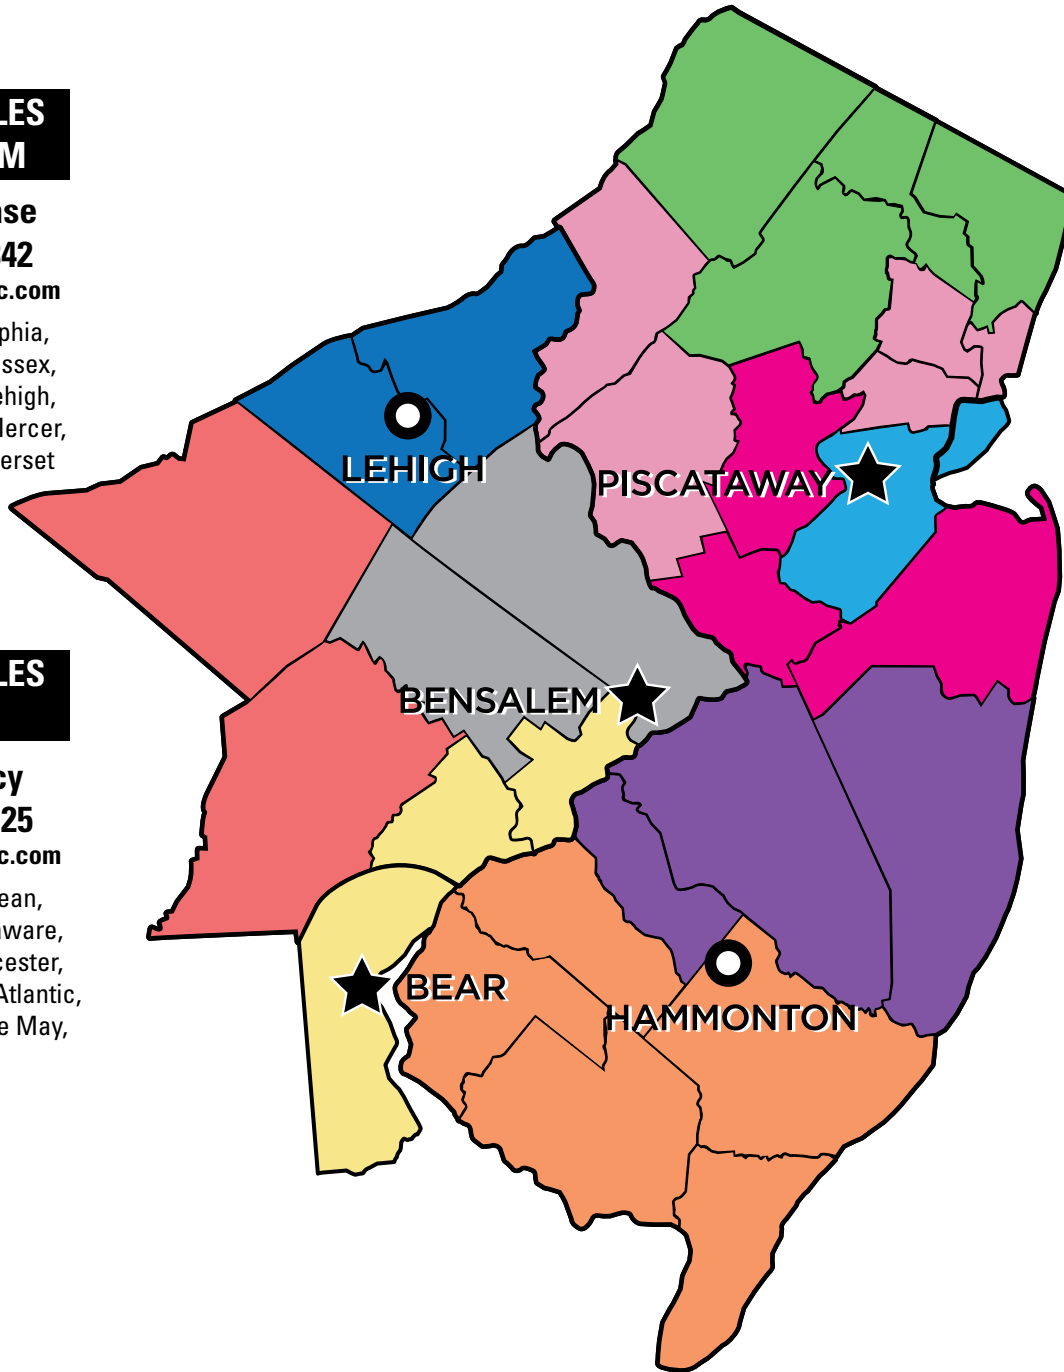

Jason Fischer

610-663-5153

jfischer@foleyinc.com

Lehigh,
Northampton

Damian Ercole

732-379-9316

dercole@foleyinc.com

Warren, Hunterdon,
Hudson, Union, Essex

Pat Togno

732-841-7594

ptogno@foleyinc.com

Sussex, Passaic,
Morris, Bergen

Jon Musicant

732-742-1909

jmusicant@foleyinc.com

Somerset, Mercer,
Monmouth

Scott Sarfert

732-261-5346

ssarfert@foleyinc.com

Middlesex, Richmond

**INSIDE SALES
BENSALEM**

Dallas Chase

267-716-0842

dchase@foleyinc.com

Bucks, Philadelphia,
Montgomery, Sussex,
Northampton, Lehigh,
Warren, Berks, Mercer,
Hunterdon, Somerset

**INSIDE SALES
BEAR**

Jeff Clancy

215-906-9725

jclancy@foleyinc.com

Monmouth, Ocean,
New Castle, Delaware,
Burlington, Gloucester,
Chester, Camden, Atlantic,
Cumberland, Cape May,
Salem

**INSIDE SALES
PISCATAWAY**

Ricardo Nufrio

732-261-8447

rnufrio@foleyinc.com

Bergen, Morris, Essex,
Middlesex, Union,
Passaic, Hudson,
Richmond

Paul Motto

215-817-4295

pmotto@foleyinc.com

Bucks, Montgomery

Jeff Dague

215-416-5095

jdague@foleyinc.com

Berks, Chester

Jeff Fischer

302-540-4229

jsfischer@foleyinc.com

New Castle, Delaware,
Philadelphia

Bill Carnassale

215-850-9411

wcarnassale@foleyinc.com

Burlington, Ocean,
Camden

Carmen Pino

856-777-0863

cpino@foleyinc.com

Atlantic, Gloucester, Salem,
Cumberland, Cape May